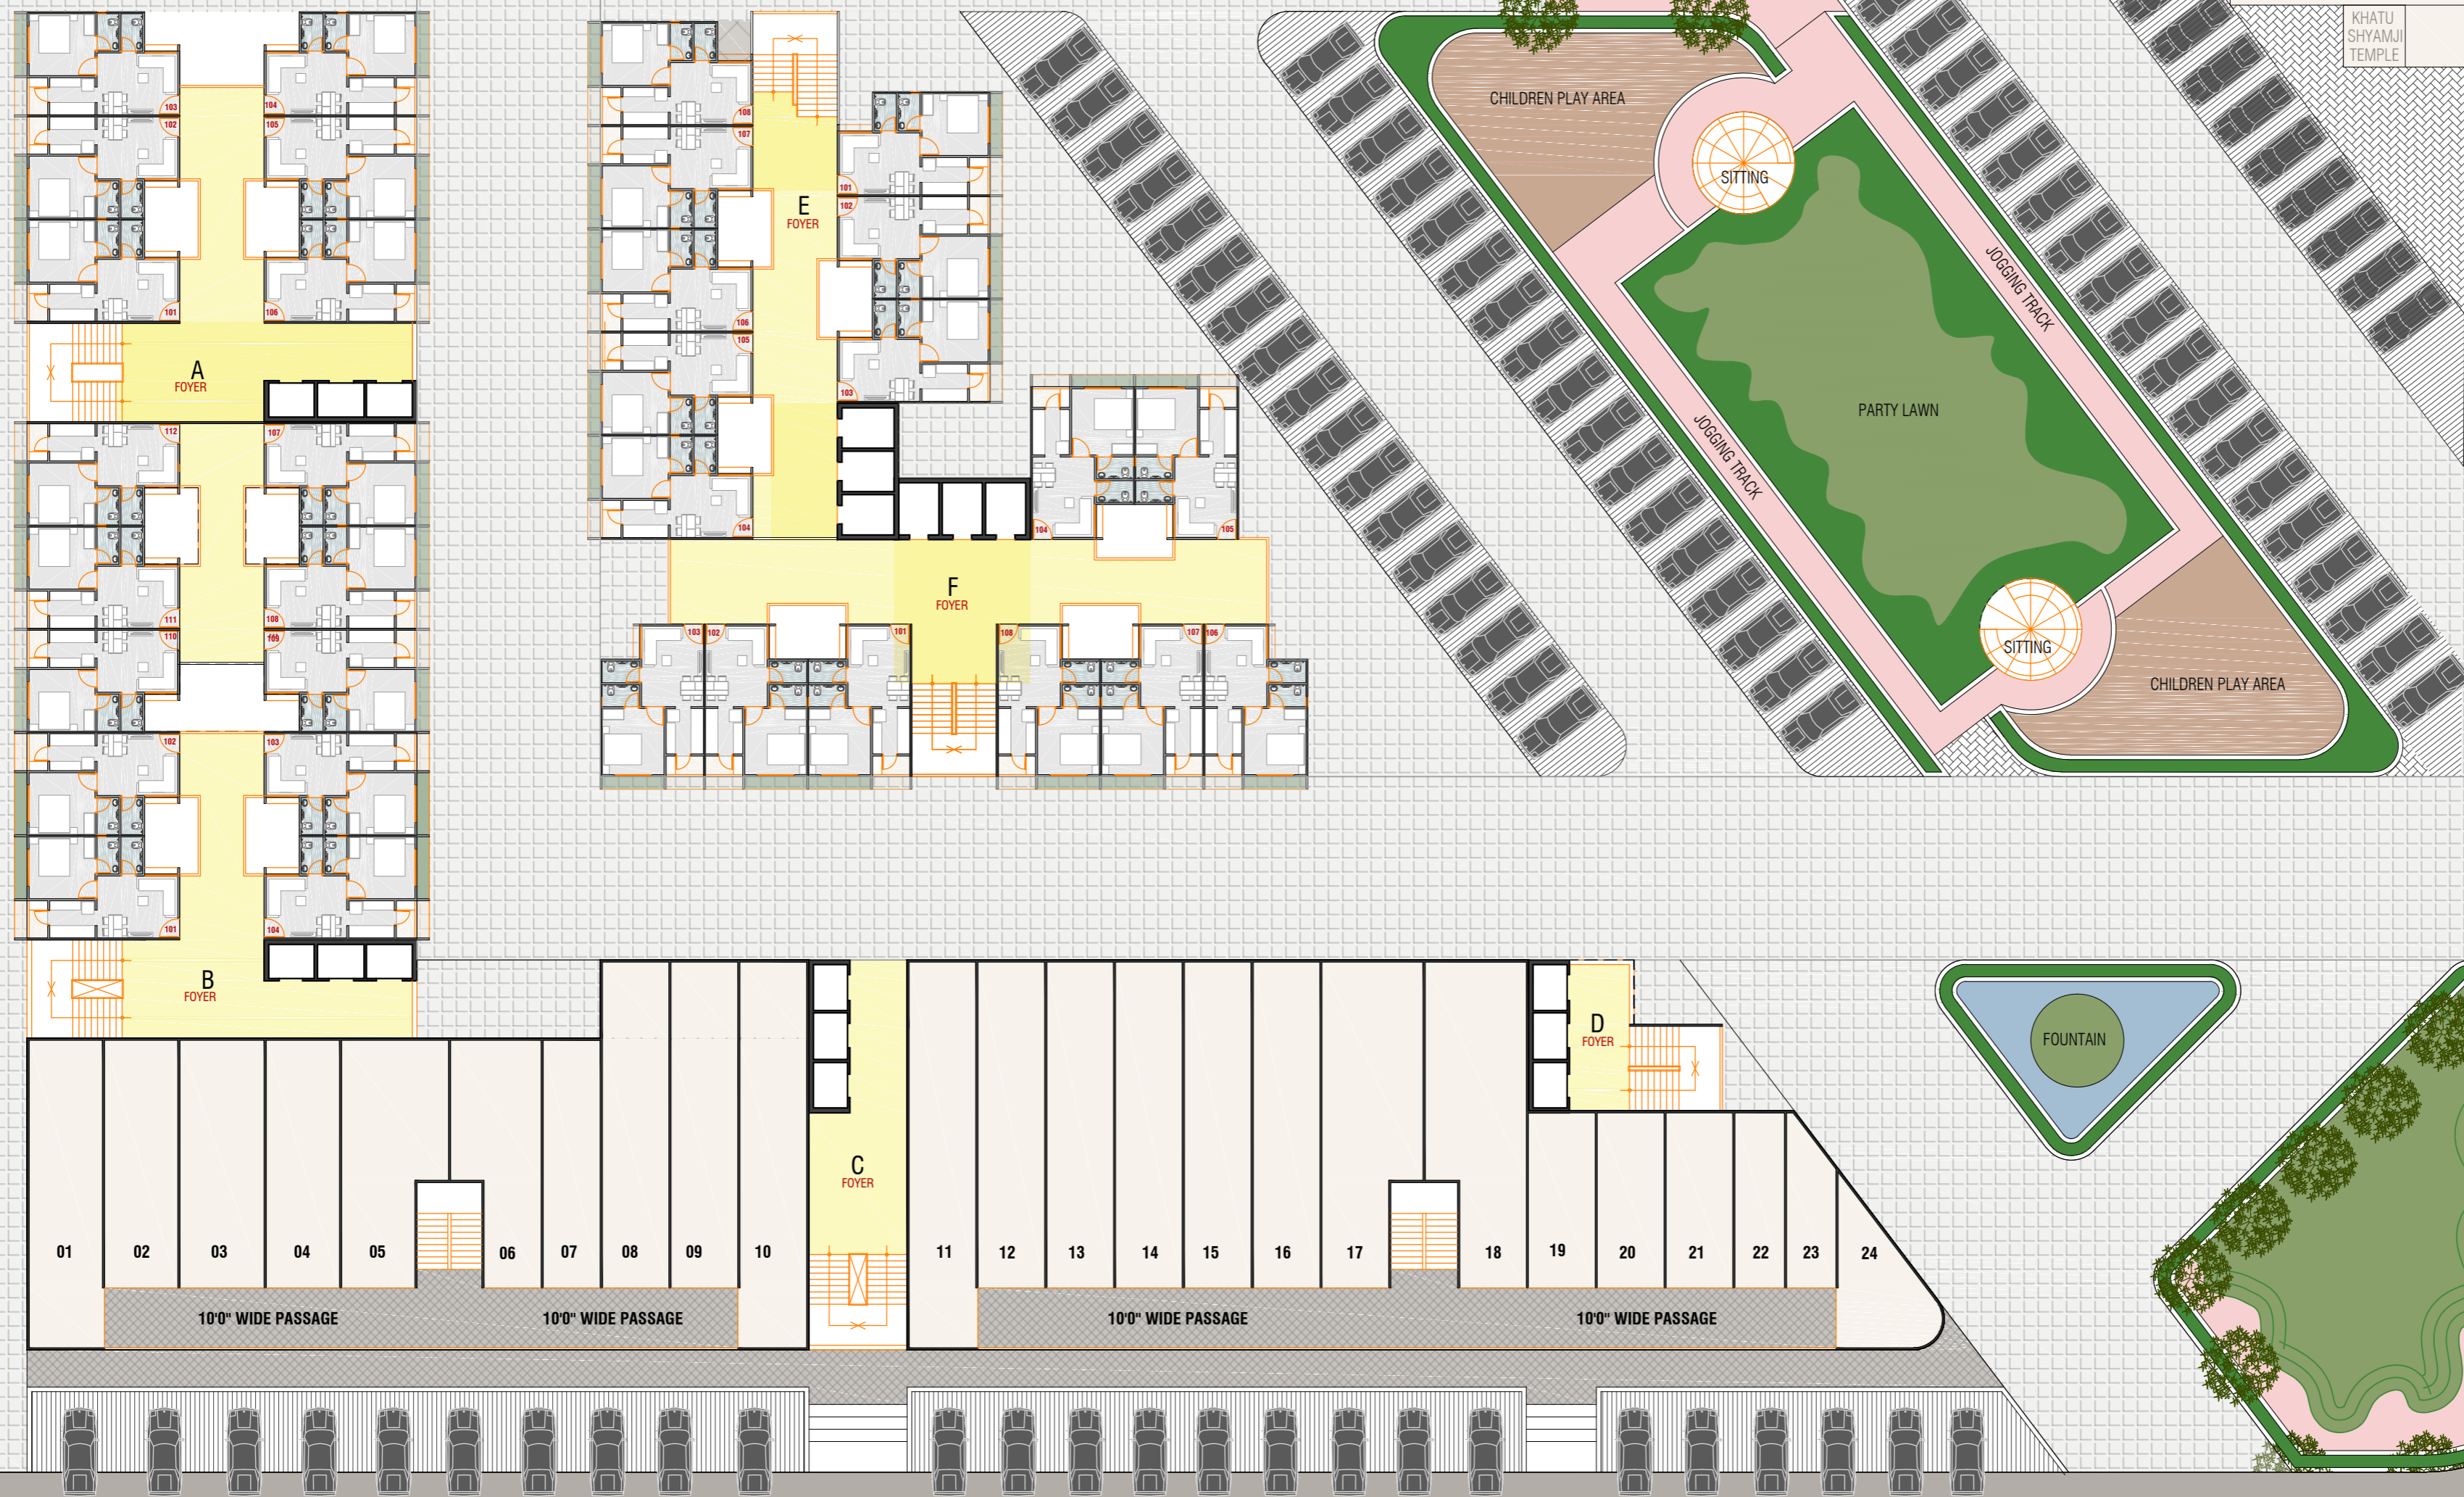

HAPPY GROUP

PROPOSED APARTMENT AT SHELA

AUDA GARDEN

AUDA GARDEN

18.00 MT T.P. ROAD

24.00 MT T.P. ROAD

GROUND FLOOR PLAN

AUDA GARDEN

AUDA GARDEN

18.00 MT T.P. ROAD

24.00 MT T.P. ROAD

TIRUPATTI
BALAJI
TEMPLE

KHATU
SHYAMJI
TEMPLE

FOUNTAIN

FIRST FLOOR
PLAN

AUDA GARDEN

AUDA GARDEN

18.00 MT T.P. ROAD

24.00 MT T.P. ROAD

2ND TO 13TH FLOOR
PLAN

AUDA GARDEN

AUDA GARDEN

18.00 MT T.P. ROAD

24.00 MT T.P. ROAD

14 TH FLOOR
PLAN

ONE BHK UNIT PLAN