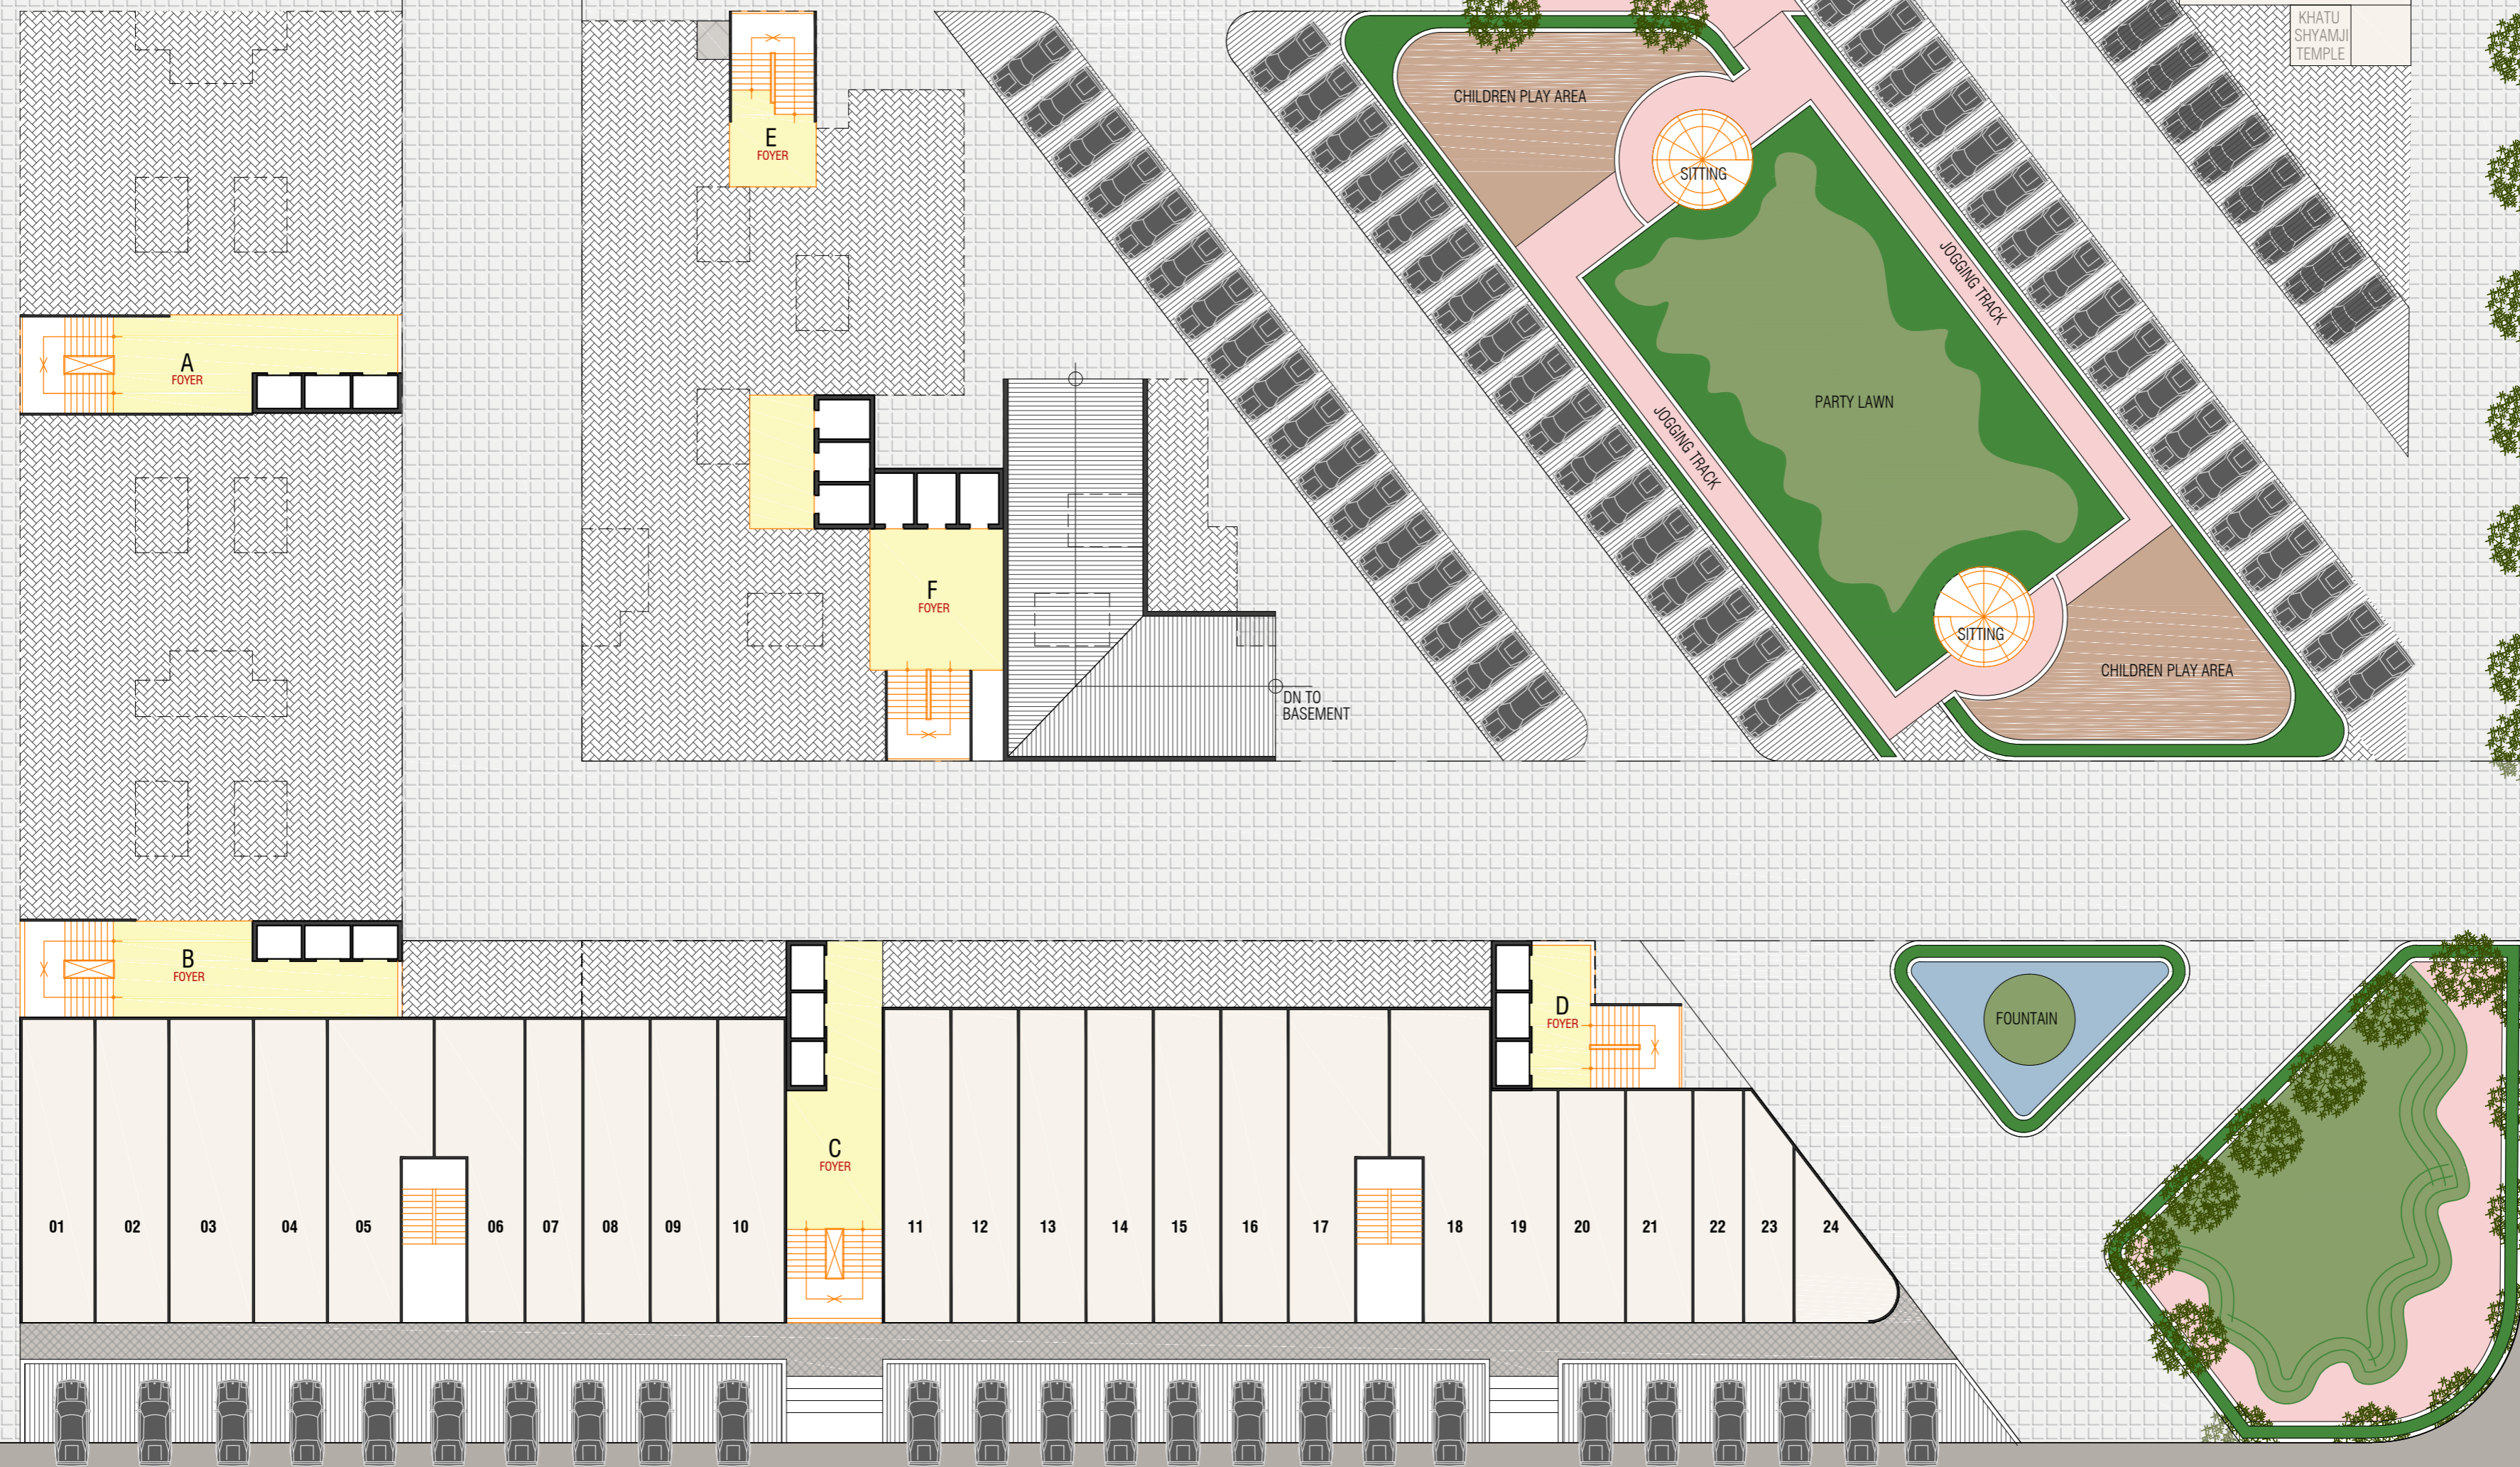

HAPPY GROUP

PROPOSED APARTMENT AT SHELA

AUDA GARDEN

AUDA GARDEN

18.00 MT T.P. ROAD

24.00 MT T.P. ROAD

GROUND FLOOR PLAN

AUDA GARDEN

AUDA GARDEN

18.00 MT T.P. ROAD

24.00 MT T.P. ROAD

TIRUPATTI
BALAJI
TEMPLE

KHATU
SHYAMJI
TEMPLE

FOUNTAIN

FIRST FLOOR
PLAN

AUDA GARDEN

AUDA GARDEN

18.00 MT T.P. ROAD

24.00 MT T.P. ROAD

2ND TO 13TH FLOOR
PLAN

AUDA GARDEN

AUDA GARDEN

18.00 MT T.P. ROAD

24.00 MT T.P. ROAD

14 TH FLOOR
PLAN

ONE BHK UNIT PLAN