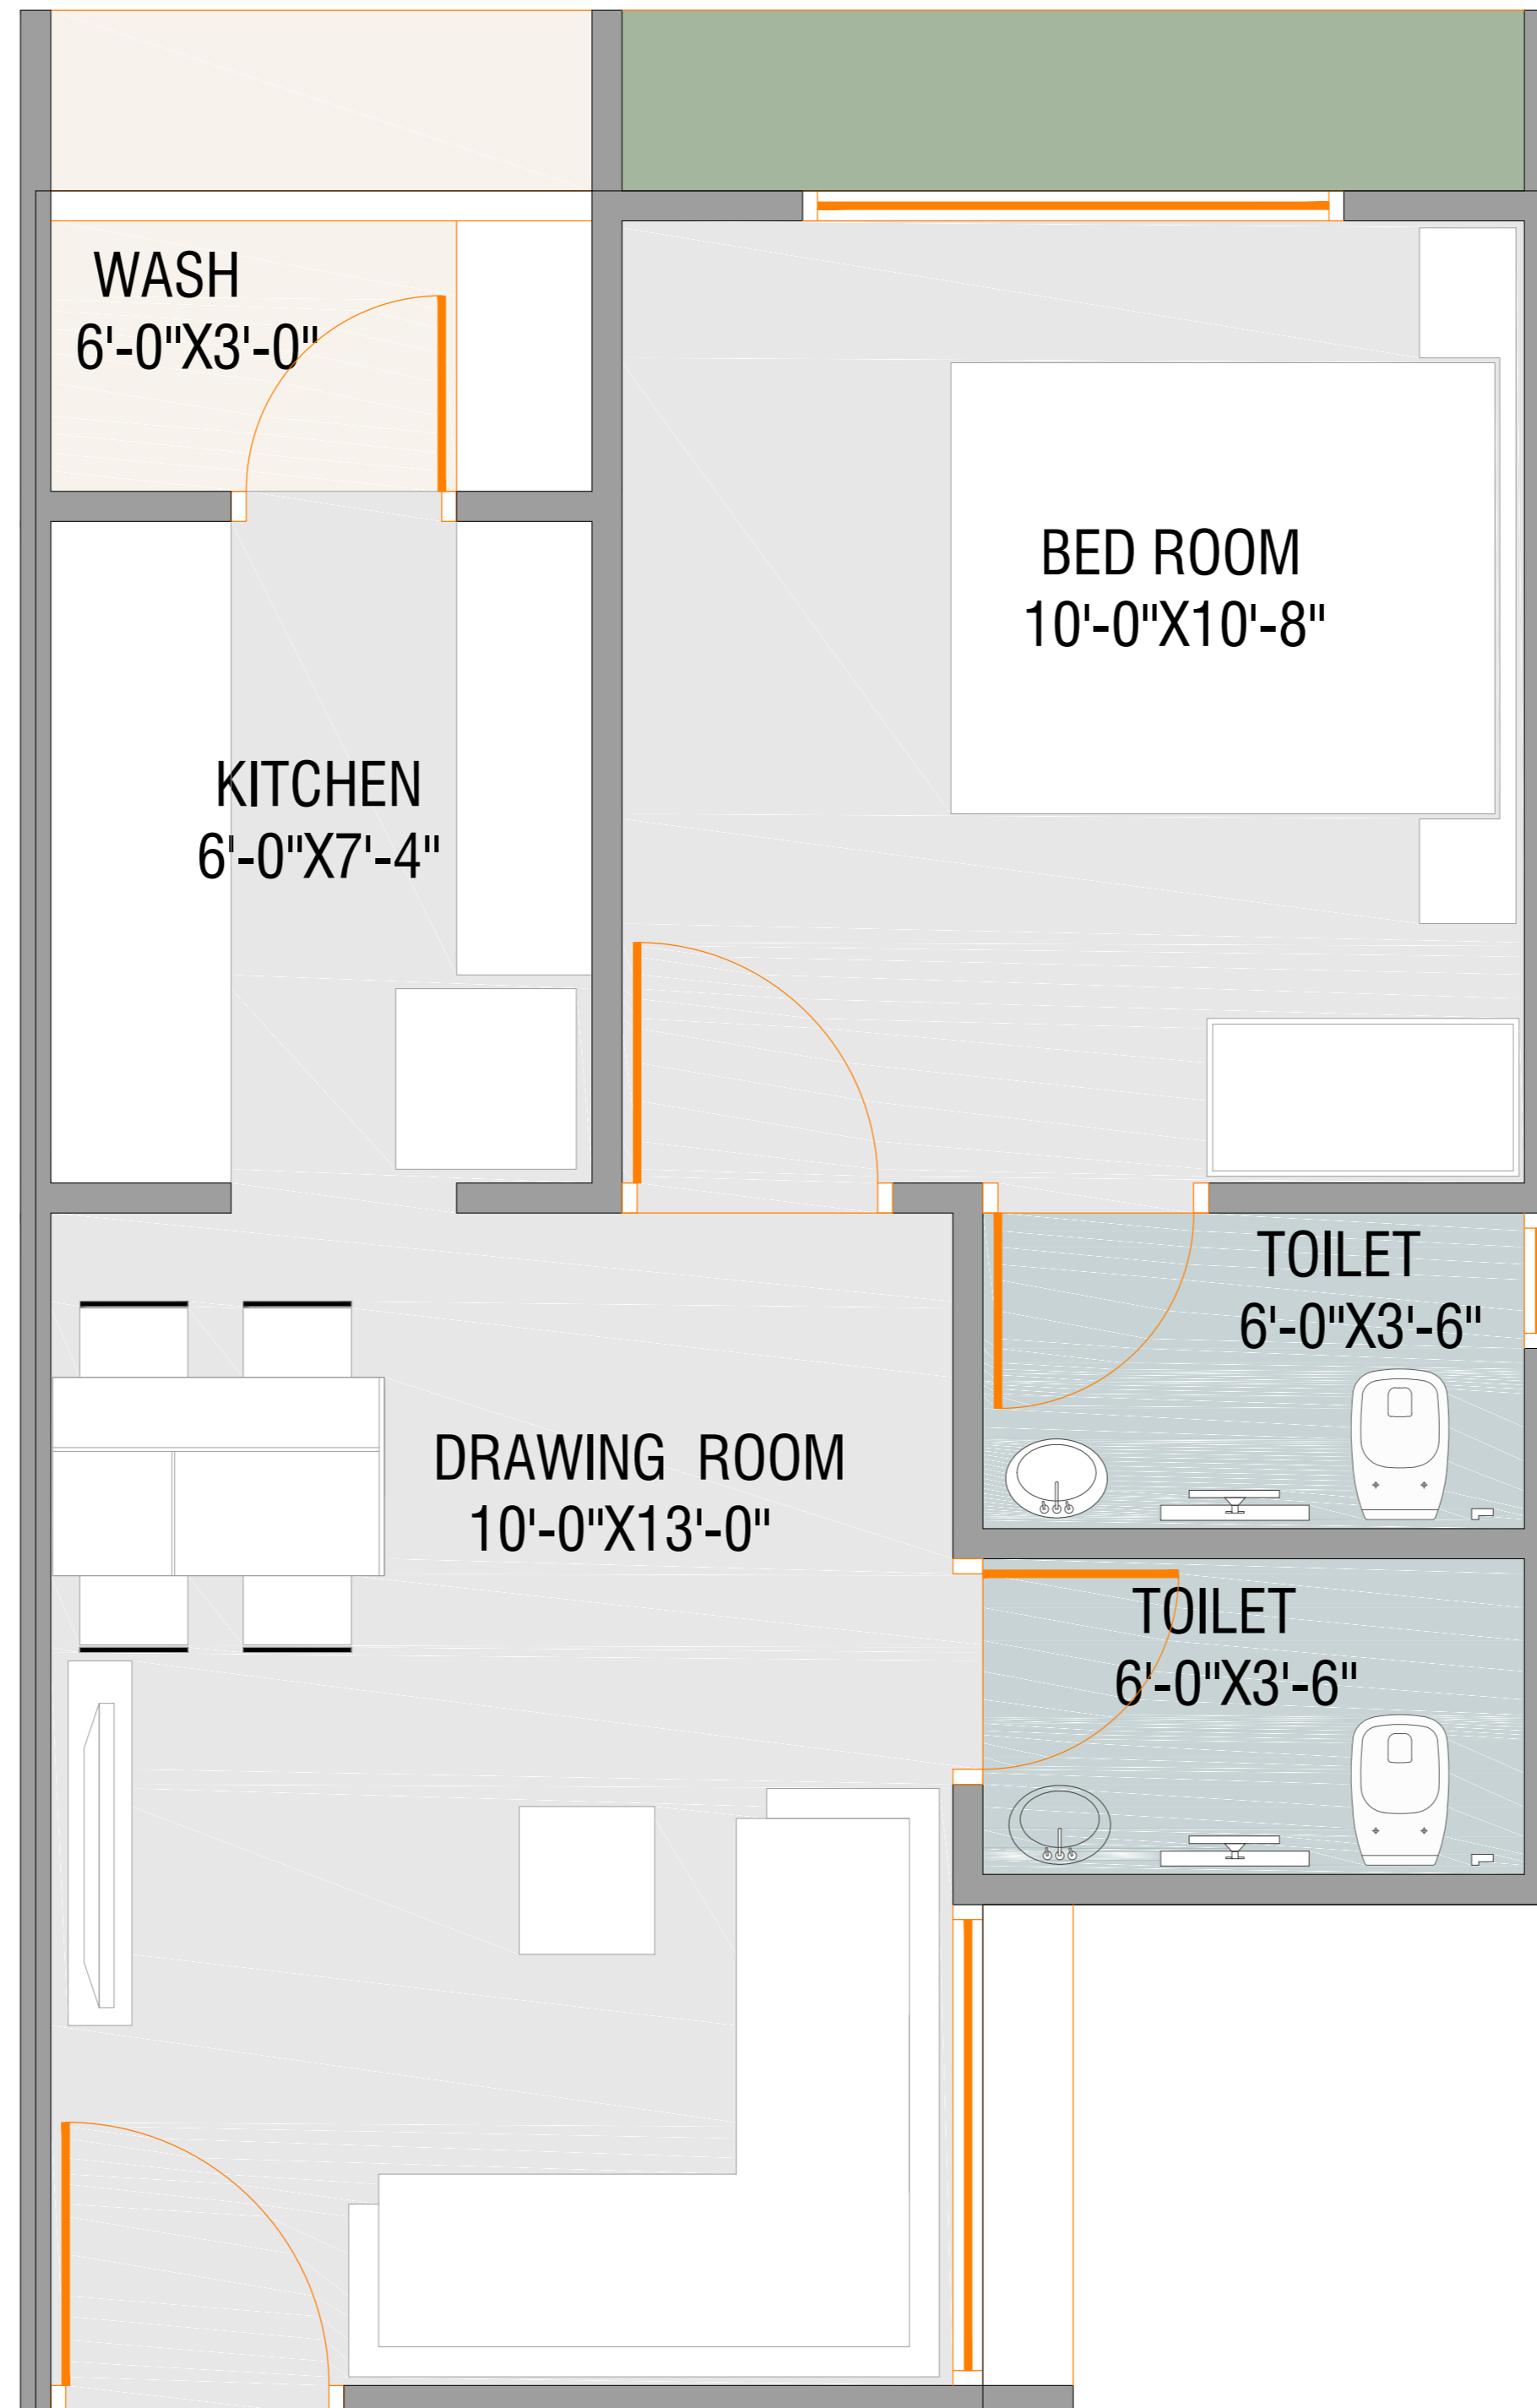

HAPPY GROUP

PROPOSED APARTMENT AT SHELA

AUDA GARDEN

AUDA GARDEN

18.00 MT T.P. ROAD

24.00 MT T.P. ROAD

GROUND FLOOR PLAN

AUDA GARDEN

AUDA GARDEN

18.00 MT T.P. ROAD

24.00 MT T.P. ROAD

2ND TO 13TH FLOOR
PLAN

AUDA GARDEN

AUDA GARDEN

18.00 MT T.P. ROAD

24.00 MT T.P. ROAD

14 TH FLOOR
PLAN

ONE BHK UNIT PLAN