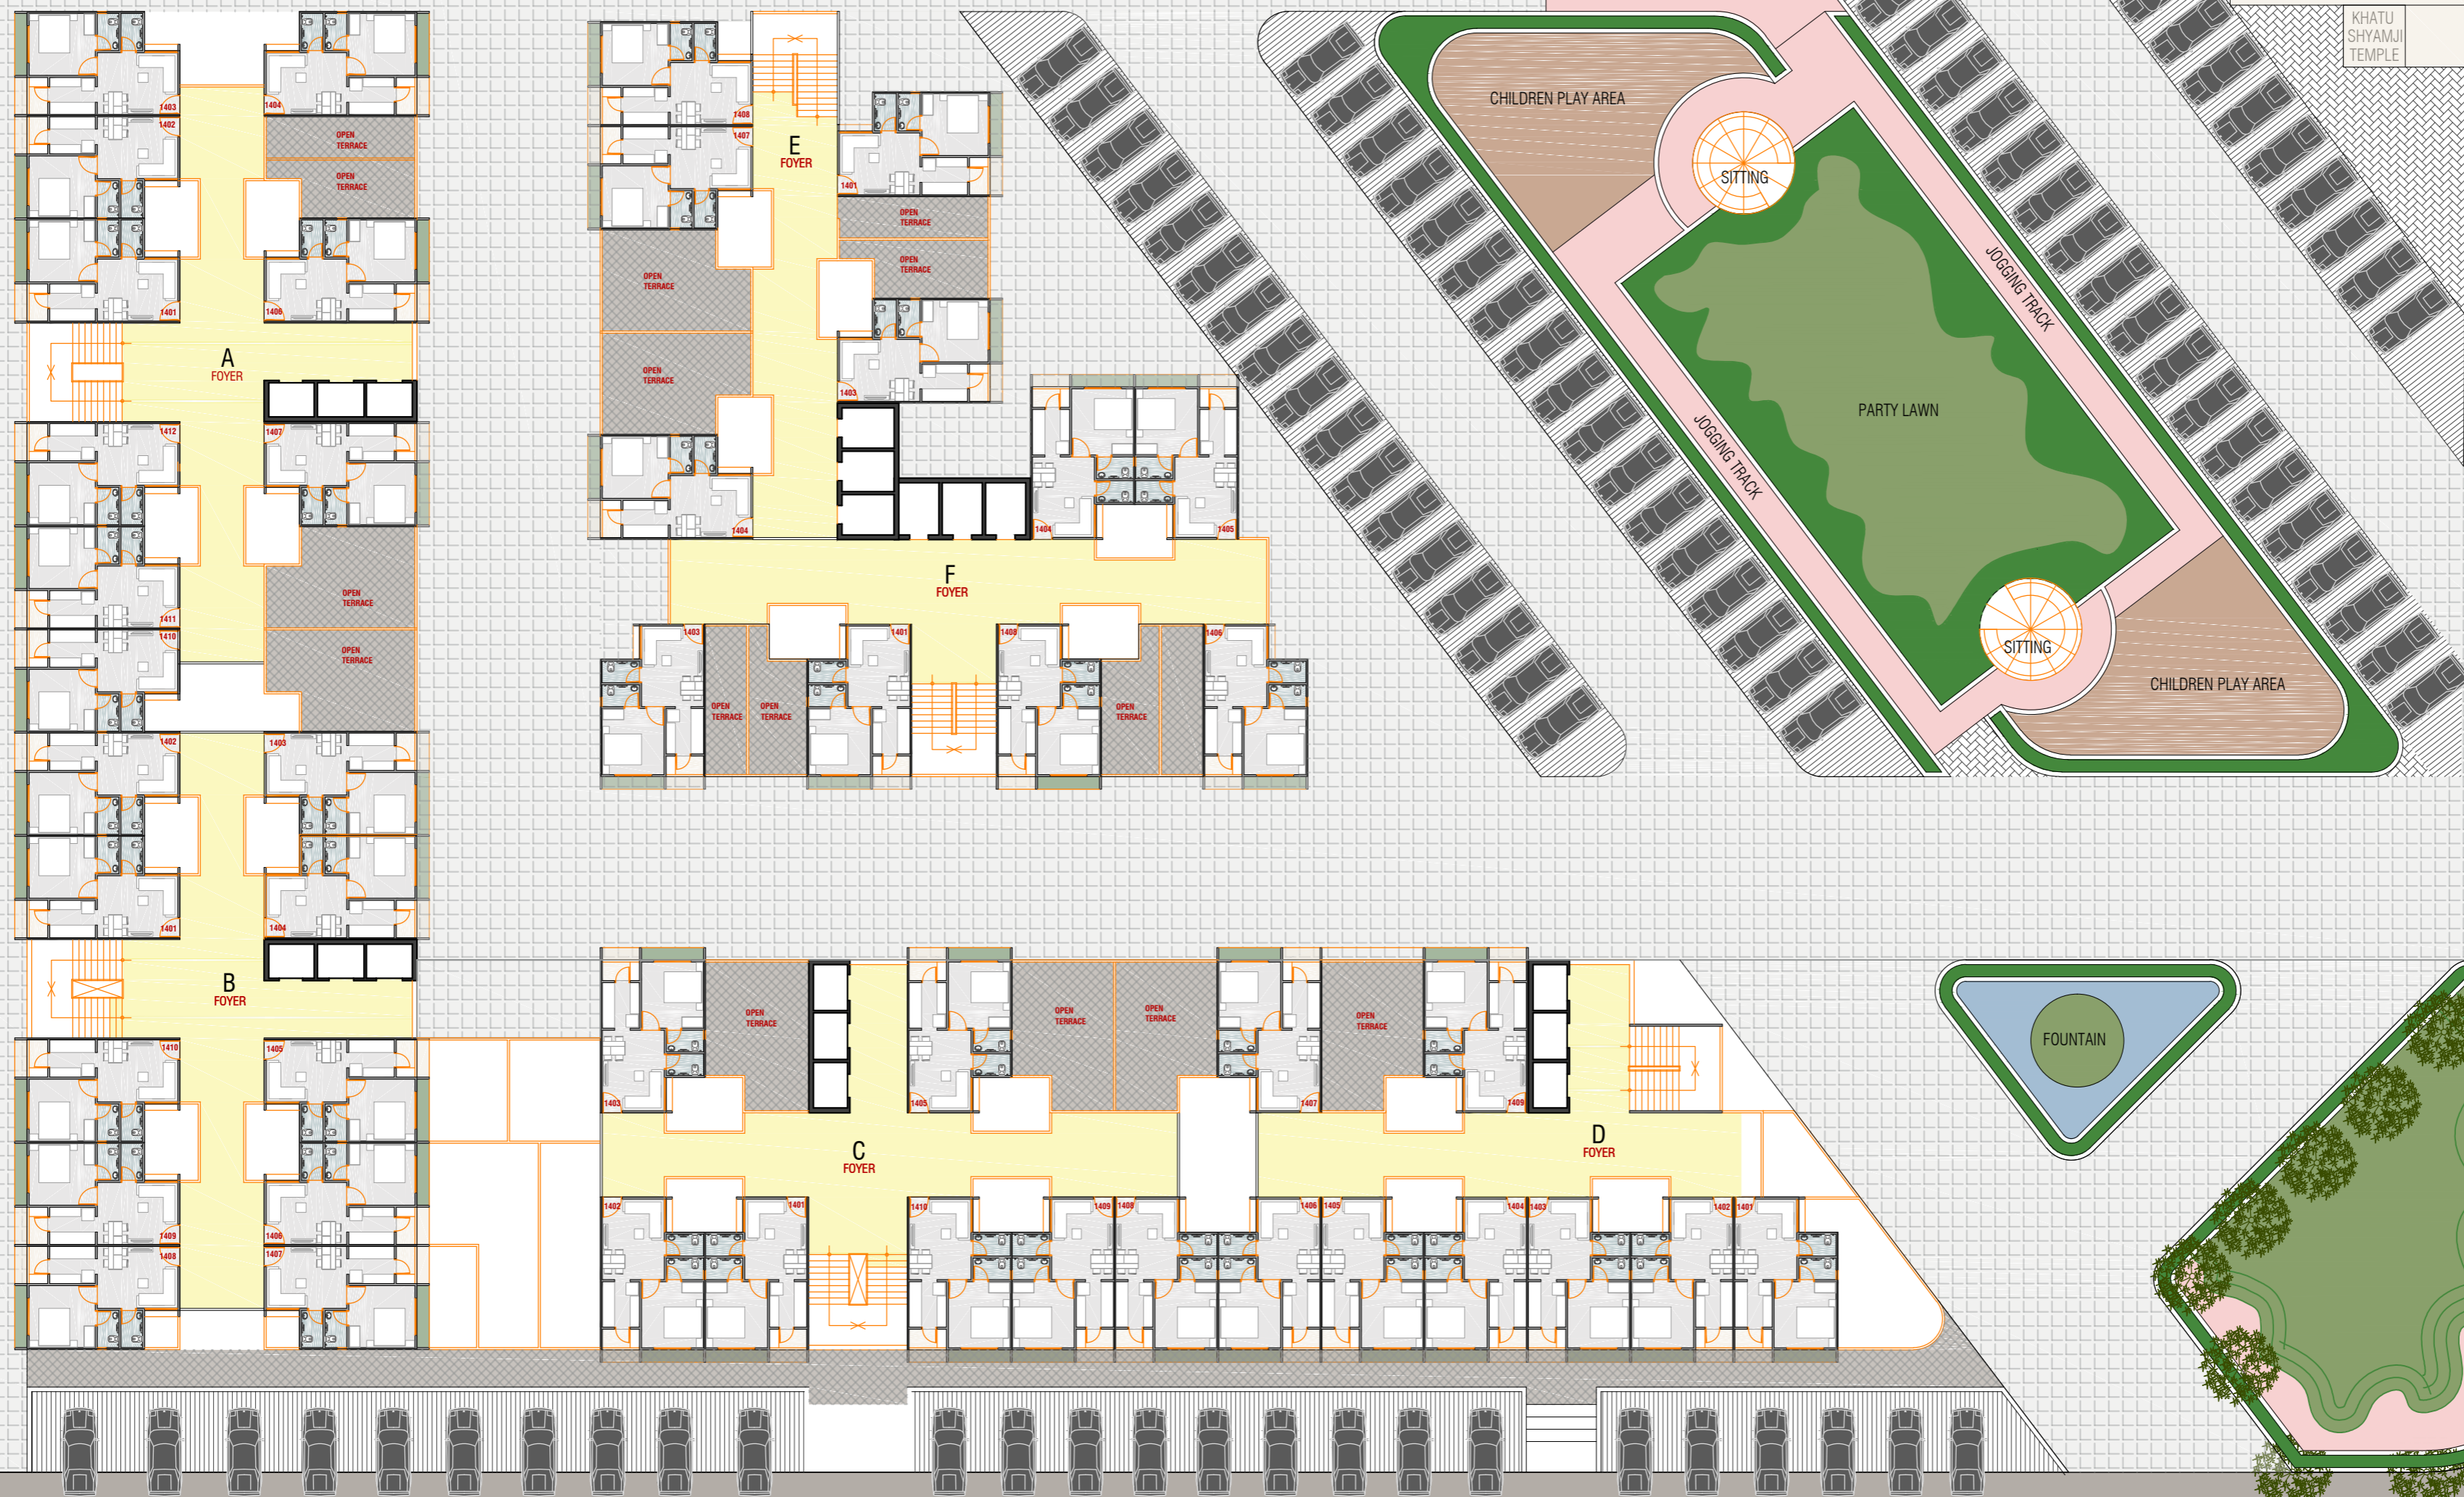

AUDA GARDEN

18.00 MT T.P. ROAD

24.00 MT T.P. ROAD

2ND TO 13TH FLOOR
PLAN

AUDA GARDEN

AUDA GARDEN

18.00 MT T.P. ROAD

24.00 MT T.P. ROAD

14 TH FLOOR
PLAN

ONE BHK UNIT PLAN